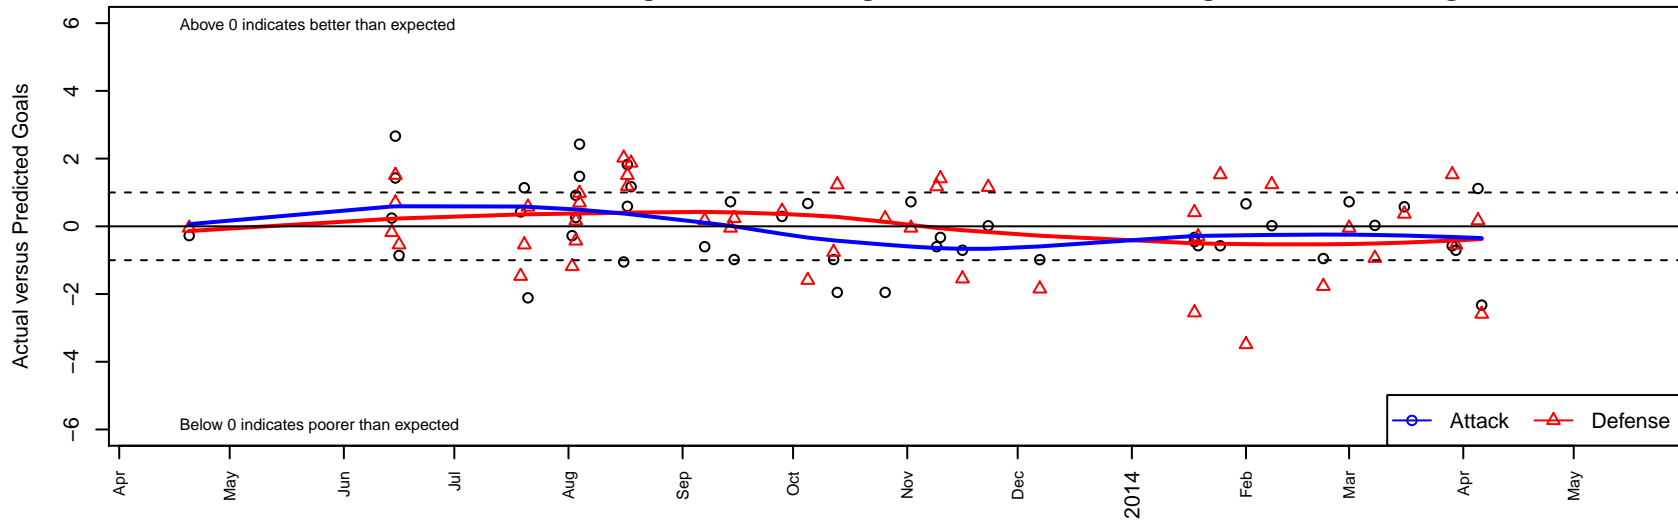

Venues played:

Challenger Div 1 Cup U13

Rainier Challenge Copa U14

Nike Crossfire Challenge Silver U14

WA Rush Cup BU14 Silver U14

Mt Hood Challenge BU14 Gold

RCL B99 Div 3

PacNW Winter Classic Premier U14

Spr RCL B99 Div 3

Challenge Cup B99 Division 1 – Challenge 1

PacNW Blue B99

Dots are actual minus expected GF (blue circles) and GA (red triangles).
Blue line is smoothed change in attack strength. Red is smoothed change in defense strength.